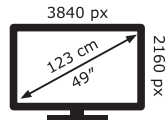

AW-200227

Panasonic

TX-49HX900E

67 kWh/1000h

ABCDEF**G**

112 kWh/1000h

2019/2013

TQF0EA0351